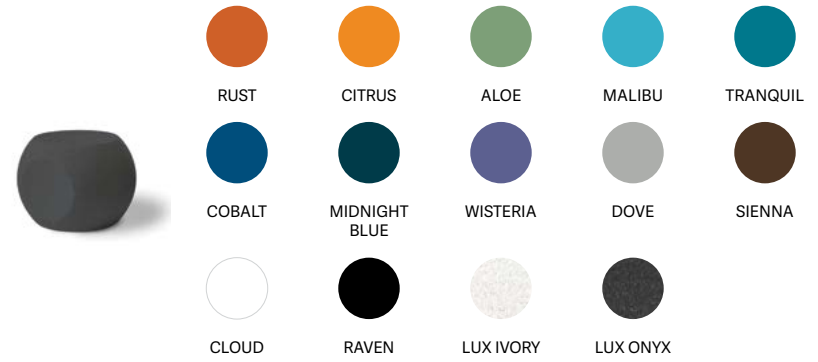

DIMPLE™ STOOL & PLANTER