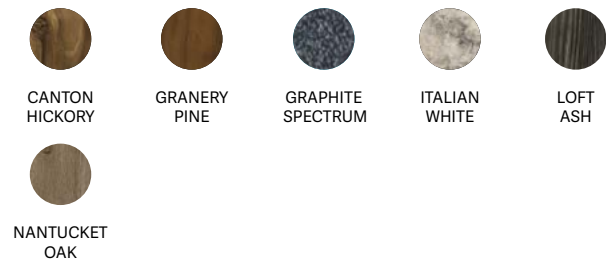

MALIBU

COBALT

MIDNIGHT
BLUE

CLOUD

MOONGLOW

RAVEN

JUX™ BAR TABLE

OPTIONAL LAMINATE TOPS

KANGA™ STOOL

KUBE SERIES

JUX™ DINING TABLE

OPTIONAL LAMINATE TOPS

RIPTIDE™ BENCH

RIPTIDE™ SEAT

RUST	CITRUS	ALOE	MALIBU	TRANQUIL
COBALT	MIDNIGHT BLUE	WISTERIA	DOVE	SIENNA
CLOUD	MOONGLOW	RAVEN	LUX IVORY	LUX ONYX

SWIZZLE™ TABLE

RUST	CITRUS	ALOE	MALIBU	TRANQUIL
COBALT	MIDNIGHT BLUE	WISTERIA	DOVE	SIENNA
CLOUD	RAVEN	LUX IVORY	LUX ONYX	

RIPTIDE™ WISHBONE

RUST	CITRUS	ALOE	MALIBU	TRANQUIL
COBALT	MIDNIGHT BLUE	WISTERIA	DOVE	SIENNA
CLOUD	MOONGLOW	RAVEN	LUX IVORY	LUX ONYX

SWIZZLE™ 35" & 56" PLANTER

RUST	CITRUS	ALOE	MALIBU	TRANQUIL
COBALT	MIDNIGHT BLUE	WISTERIA	DOVE	SIENNA
CLOUD	MOONGLOW	RAVEN	LUX IVORY	LUX ONYX

SWIZZLE™ STOOL

RUST	CITRUS	ALOE	MALIBU	TRANQUIL
COBALT	MIDNIGHT BLUE	WISTERIA	DOVE	SIENNA
CLOUD	MOONGLOW	RAVEN	LUX IVORY	LUX ONYX