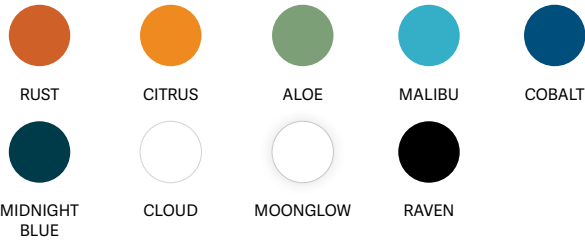

GRAPHITE
SPECTRUM

ITALIAN
WHITE

LOFT
ASH

NANTUCKET
OAK

CORK FINISH

CORK

CORD COLORS

MALIBU

RAVEN

CLOUD

FABRICS

To view our fabric selection, scan this QR code. You will be redirected to our fabrics page with links to all of our partners.

Due to differences in monitors, printers and materials, actual product colors may vary. Color chips are available for more accurate depiction of color.

MALIBU

COBALT

MIDNIGHT
BLUE

CLOUD

MOONGLOW

RAVEN

JUX™ BAR TABLE

OPTIONAL LAMINATE TOPS

SWIZZLE™ TABLE

RUST	CITRUS	ALOE	MALIBU	TRANQUIL
COBALT	MIDNIGHT BLUE	WISTERIA	DOVE	SIENNA
CLOUD	RAVEN	LUX IVORY	LUX ONYX	

RIPTIDE™ WISHBONE

RUST	CITRUS	ALOE	MALIBU	TRANQUIL
COBALT	MIDNIGHT BLUE	WISTERIA	DOVE	SIENNA
CLOUD	MOONGLOW	RAVEN	LUX IVORY	LUX ONYX