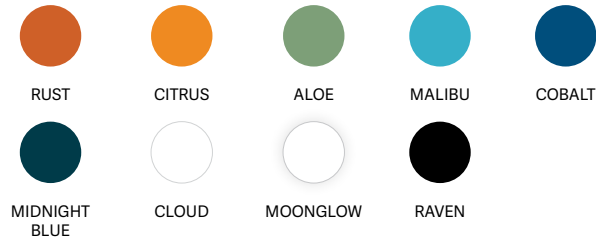

JUX™ DINING TABLE