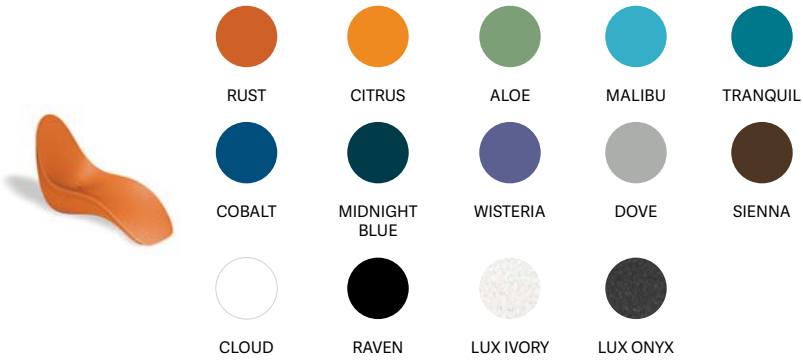

BIKINI® LOUNGER